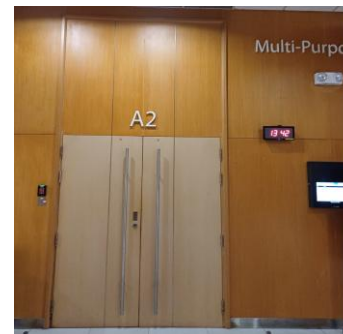

# MPH -Block B Multi Purpose Hall Room

1. From the main lobby at Block A, walk to the left of the lifts

从A座主大厅出发，步行至电梯左侧并

2. Go through the corridor 穿过走廊

3. Walk towards the glass doors then turn left 走向玻璃门然后左转

4. Look for Block B, lift lobby B and take the lift down to **Basement 2** 找到B座，电梯B大厅，然后乘电梯到地下2层

5. MPH is here  
MPH 在这里

If you need help with directions,  
please ask the security guard at  
the lobby.