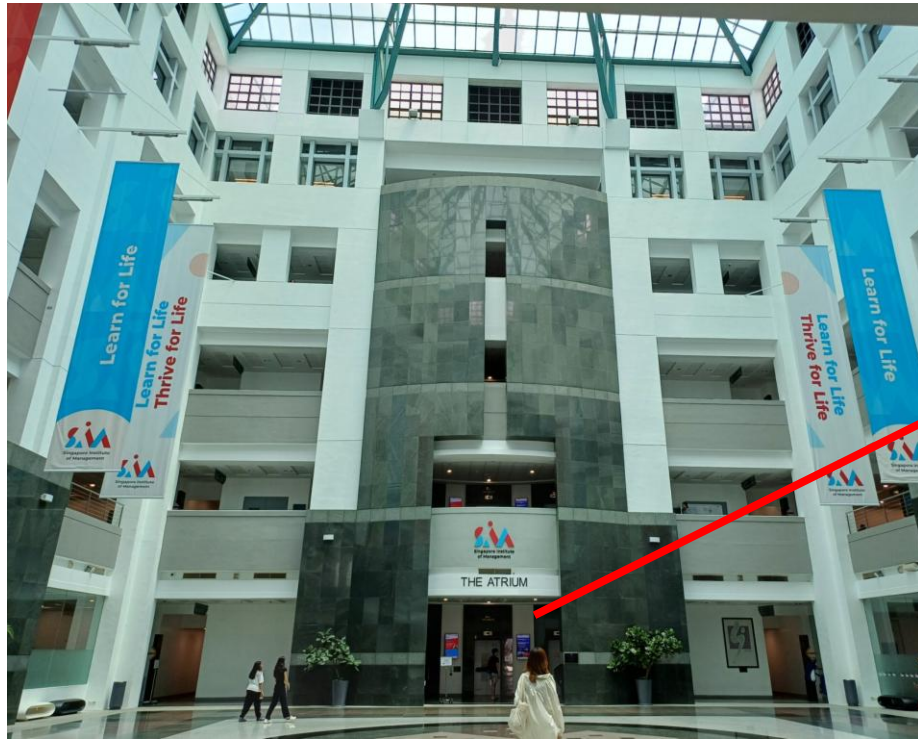

Exams at Block A

The main lobby at Block A
A座主大堂