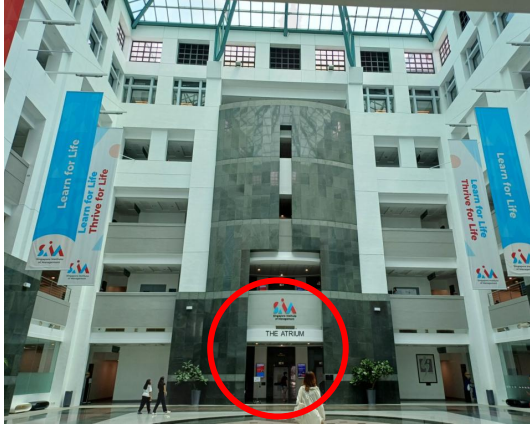

B.5.09 指 B 座 5 楼  
09 室

MPH位于B座

地下二层

# Exams at Block A

The main lobby at Block A  
A座主大堂

**Take the lifts to the classrooms if  
your exam is at Block A**

如果您的考试地点在A区，  
请乘电梯前往教室

# Block A – Rooms A4.01A/B, A4.03, A5.09C/D

1. From the main lobby at Block A, walk to the lifts and take the lifts up to either 4<sup>th</sup> floor or 5<sup>th</sup> floor

从A座主大厅步行至电梯，然后乘电梯至4楼或5楼

2. When you get out of the lift, Rooms A4.01 and A4.03 are nearby the lift.