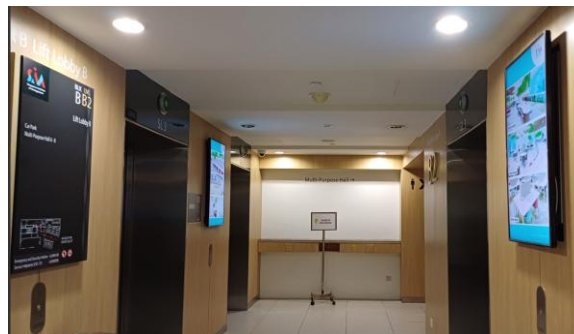

# MPH -Block B Multi Purpose Hall Room

1. From the main lobby at Block A, walk to the left of the lifts

从A座主大厅出发，步行至电梯左侧并

2. Go through the corridor 穿过走廊

3. Walk towards the glass doors then turn left 走向玻璃门然后左转

4. Look for Block B, lift lobby B and take the lift down to **Basement 2** 找到B座，电梯B大厅，然后乘电梯到地下2层

5. MPH is here  
MPH 在这里

If you need help with directions,  
please ask the security guard at  
the lobby.