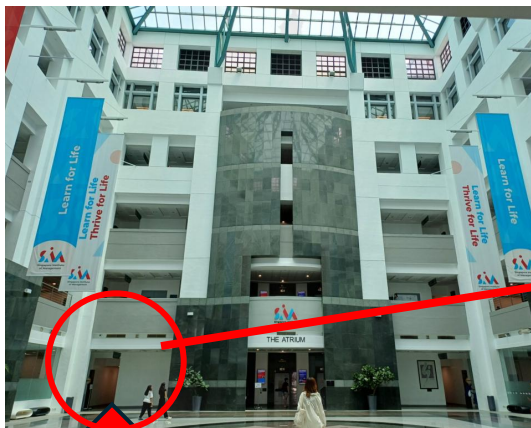

Block B – Room 2.07/08

1. From the main lobby at Block A, walk to the left of the lifts

从A座主大厅出发，步行至电梯左侧并