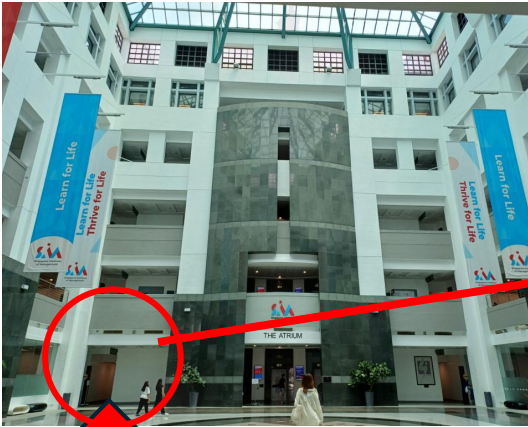

MPH -Block B Multi Purpose Hall Room

1. From the main lobby at Block A, walk to the left of the lifts

从A座主大厅出发，步行至电梯左侧并