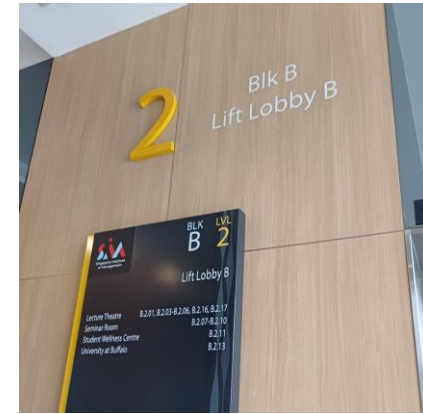

## How to read the room numbers

**A.5.09C/D** means

**Block A**, 5<sup>th</sup> Floor, Room 09C/D

**B.5.09** means

**Block B**, 5<sup>th</sup> Floor, Room 09

MPH is located in Block B,  
Basement 2

A.5.09C/D 指A座 5楼  
09c/d室

B.5.09 指 B 座 5 楼  
09 室

MPH位于B座

地下二层

# MPH -Block B Multi Purpose Hall Room

1. From the main lobby at Block A, walk to the left of the lifts

从A座主大厅出发，步行至电梯左侧并

2. Go through the corridor 穿过走廊

3. Walk towards the glass doors then turn left 走向玻璃门然后左转

4. Look for Block B, lift lobby B and take the lift down to **Basement 2** 找到B座，电梯B大厅，然后乘电梯到地下2层

5. MPH is here  
MPH 在这里

If you need help with directions,  
please ask the security guard at  
the lobby.