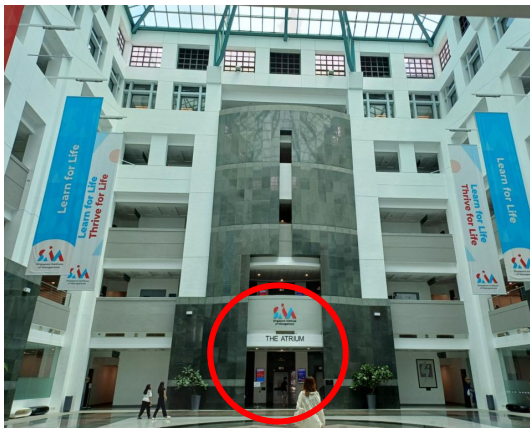

出了电梯，A4.01和A4.03房间就在电梯附近。

3. From the lift corridor, Turn left to Block A room A5.09, BUT turn right to Block B Room B5.09

从电梯走廊左转到A座A5.09室，右转到B座B5.09室

# Block B – Rooms B5.09, B5.10, B5.12, B5.13

1. From the main lobby at Block A, walk to the lifts and take the lifts up to 5<sup>th</sup> floor

从A座主大厅步行至电梯，然后乘电梯至5楼

2. From the lift corridor, turn right to Block B Room B5.09