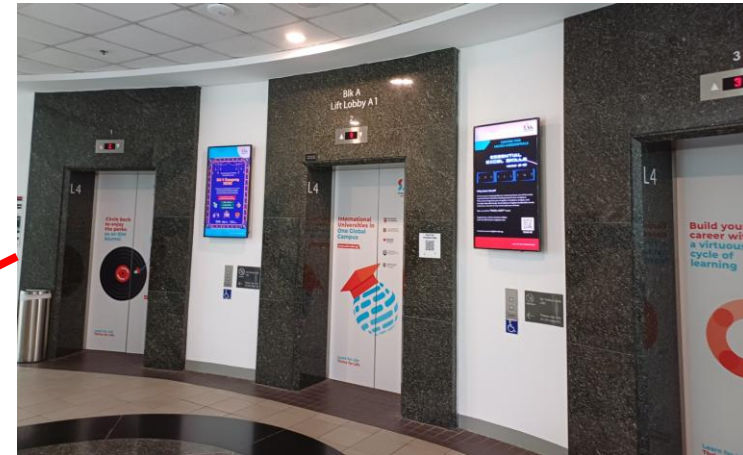

## How to read the room numbers

**A.5.09C/D** means

**Block A**, 5<sup>th</sup> Floor, Room 09C/D

**B.5.09** means

**Block B**, 5<sup>th</sup> Floor, Room 09

MPH is located in Block B,  
Basement 2

A.5.09C/D 指A座 5楼  
09c/d室

B.5.09 指 B 座 5 楼  
09 室

MPH位于B座

地下二层

# Exams at Block A

The main lobby at Block A  
A座主大堂

**Take the lifts to the classrooms if  
your exam is at Block A**

如果您的考试地点在A区，  
请乘电梯前往教室

# Block A – Rooms A4.01A/B, A4.03, A5.09C/D

1. From the main lobby at Block A, walk to the lifts and take the lifts up to either 4<sup>th</sup> floor or 5<sup>th</sup> floor

从A座主大厅步行至电梯，然后乘电梯至4楼或5楼

2. When you get out of the lift, Rooms A4.01 and A4.03 are nearby the lift.